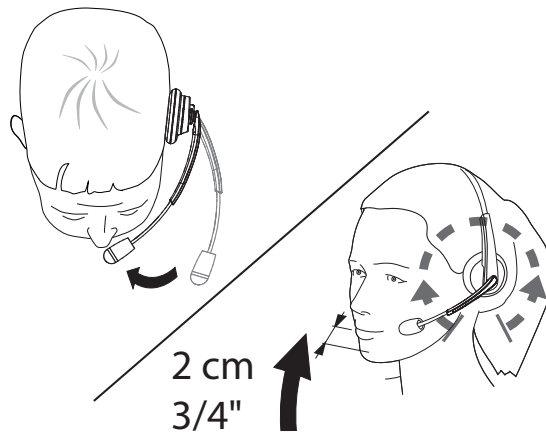

Dell UC300 Pro Stereo Headset

Powered by Jabra®

2 cm
3/4"