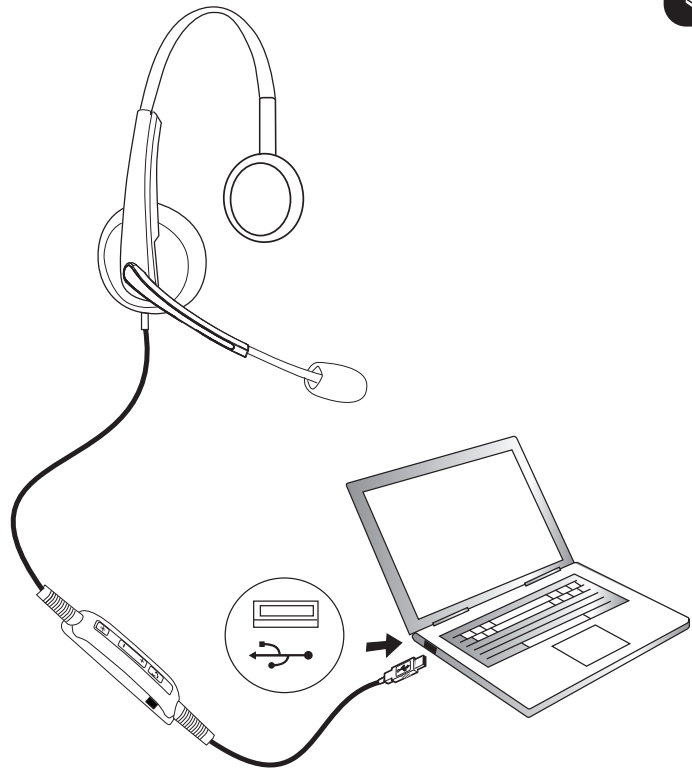

Dell UC300 Pro Stereo Headset

Powered by Jabra®

2 cm
3/4"